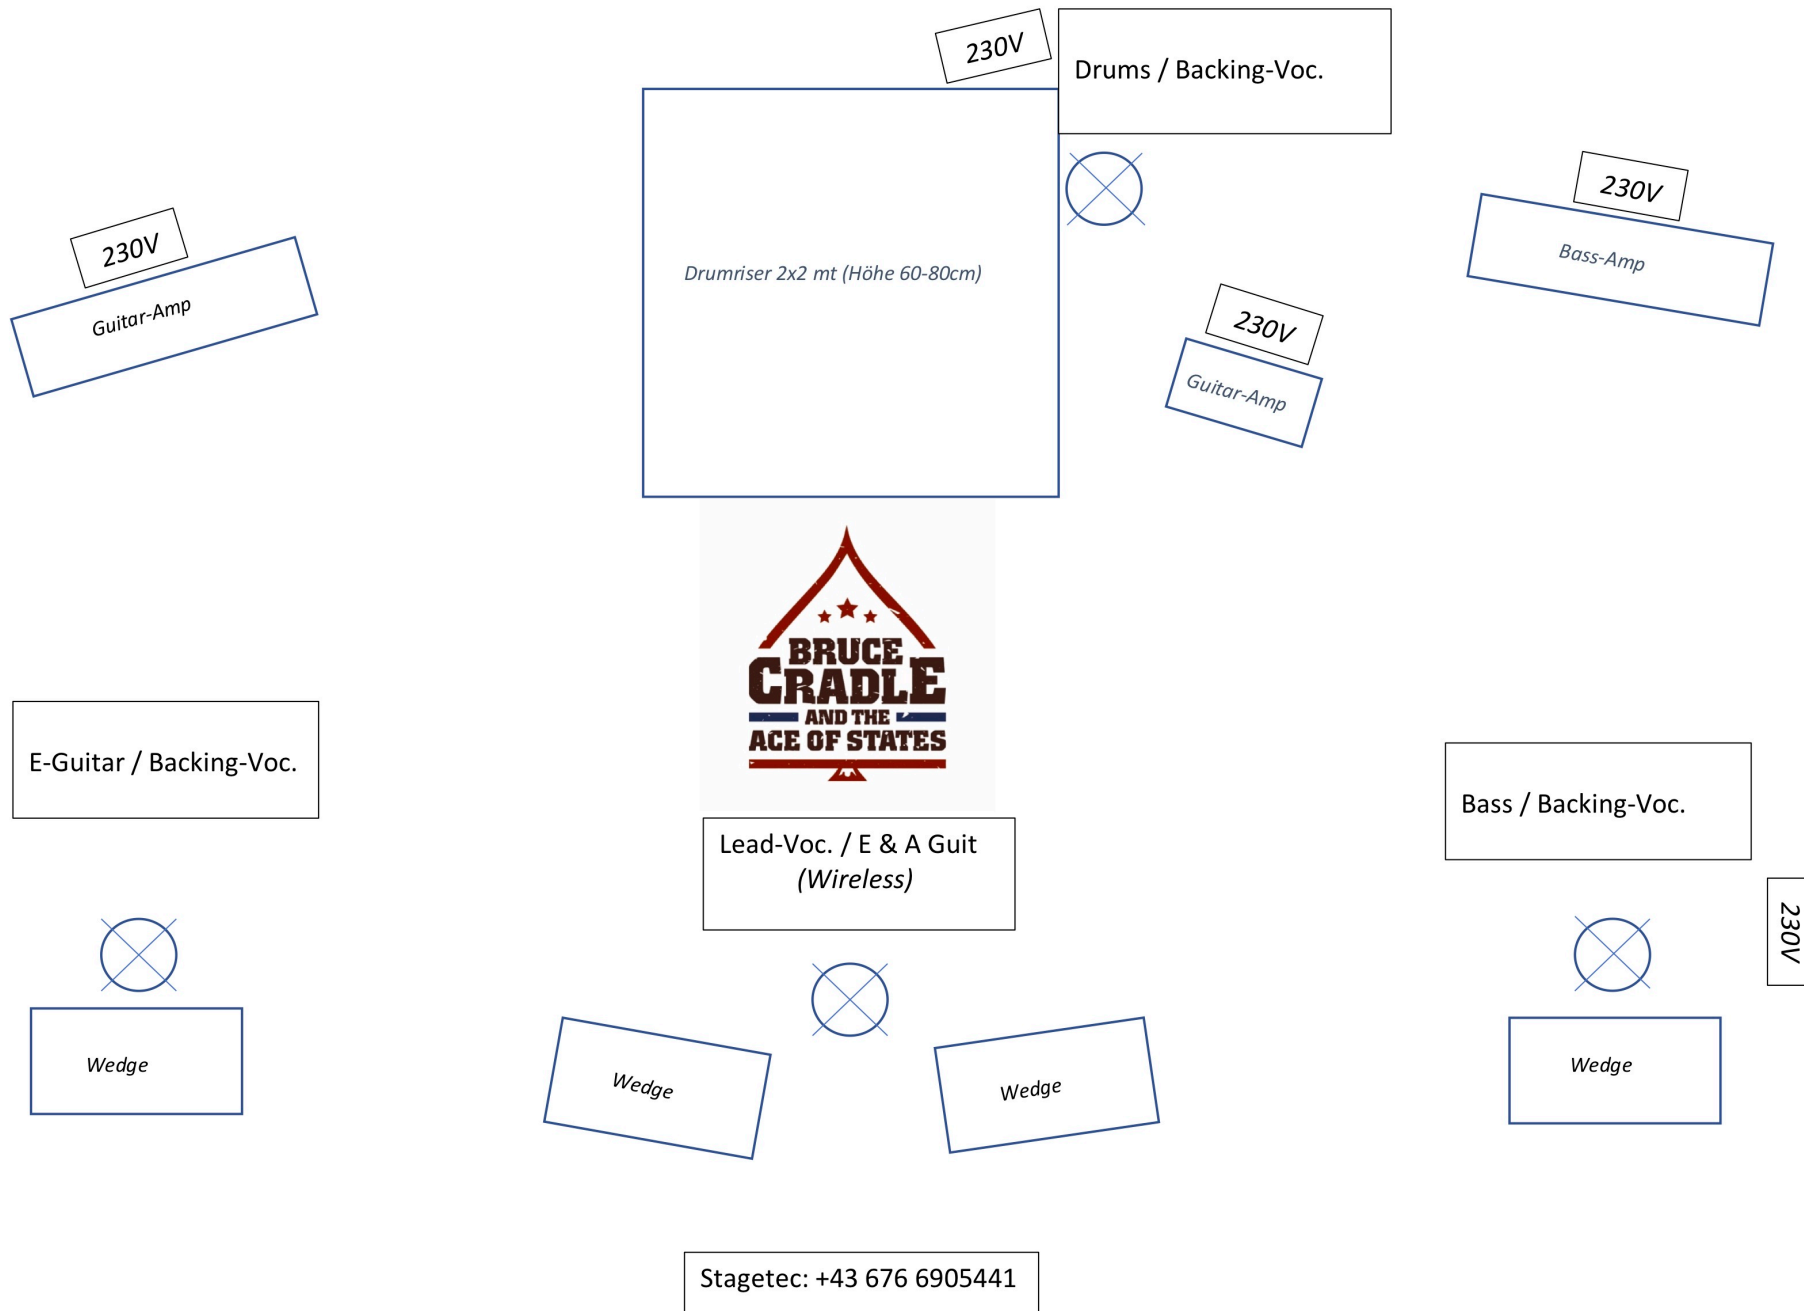

## ACE OF STATES Channellist 4,7,2023

Chan.	Input	Mic / Di	Phan.	Insert	Stand
1.	Kick in	Own	yes		
2.	Kick out	Own			Small
3.	Snare	Own			small
4.	Tom	E604 Audix D2			Clip
5.	Tom	E604 Audix D2			Clip
6.	Tom	E604 Audix D2			Clip
7.	OHL	DPA 2012 o.ä.	Yes		Tall with neck
8.	OHR	DPA 2012 o.ä.	yes		Tall with neck
9.	Sampler L	Di			
10.	Sampler R	Di			
11.	Bass	Di built in			
12.	E Git Ron	E906 own			
13.	E Git Bruce	E906 own			
14.	Akk Bruce	XLR			
15.	Voc Stue	SM 58 own			Tall with neck
16.	Voc Ron	Beta 58 own			Tall with neck
17.	Voc Bruce	E945 own			own
18.	Voc Nidi	Shure SH55 own			Tall with neck
19.					
20.					

Stageplan

230V  
Guitar-Amp

230V  
Drumriser 2x2 mt (Höhe 60-80cm)

Drums / Backing-Voc.

230V  
Bass-Amp

230V  
Guitar-Amp

E-Guitar / Backing-Voc.

Lead-Voc. / E & A Guit  
(Wireless)